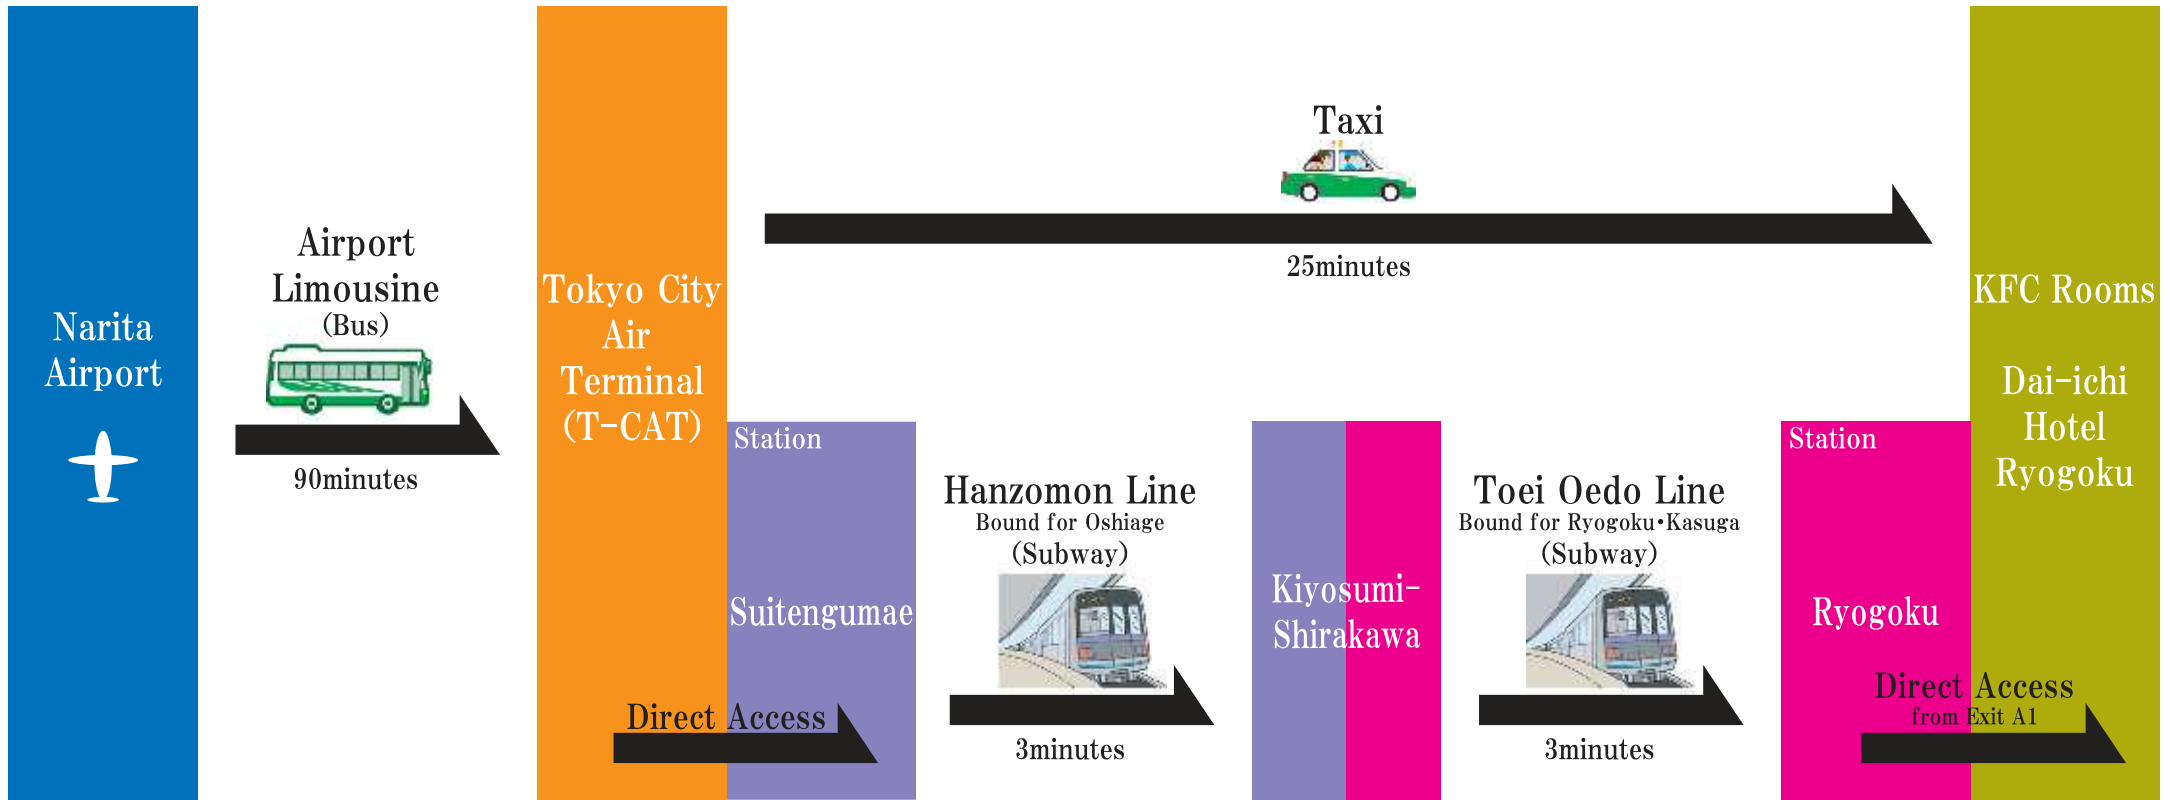

# Access

KFC Rooms/Dai-ichi Hotel Ryogoku

Address:1-6-1 Yokoami Sumidaku, Tokyo 130-0015 Japan

Tel:【KFC Rooms】+81-3-5610-5801/【Dai-ichi Hotel Ryogoku】+81-3-5611-5211

## From Narita Airport

## From Haneda Airport